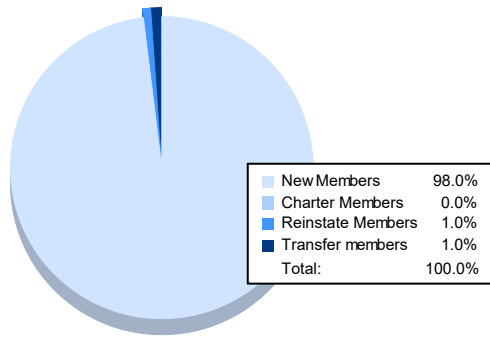

Year	New Clubs	Dropped Clubs	Gain/ Loss Clubs	New Members	Charter Members	Reinstate Members	Transfer Members	Total Member Added	Total Members Dropped	Gain/ Loss Members
2016-2017	0	1	-1	221	5	0	0	226	153	73
2017-2018	1	2	-1	130	21	2	0	153	172	-19
2018-2019	0	0	0	129	0	3	7	139	149	-10
2019-2020	0	0	0	145	0	2	2	149	200	-51
2020-2021	0	2	-2	100	0	1	1	102	134	-32
<b>Average</b>	<b>0</b>	<b>1</b>	<b>-1</b>	<b>145</b>	<b>5</b>	<b>2</b>	<b>2</b>	<b>154</b>	<b>162</b>	<b>-8</b>

### Membership Composition June 2021 Cumulative