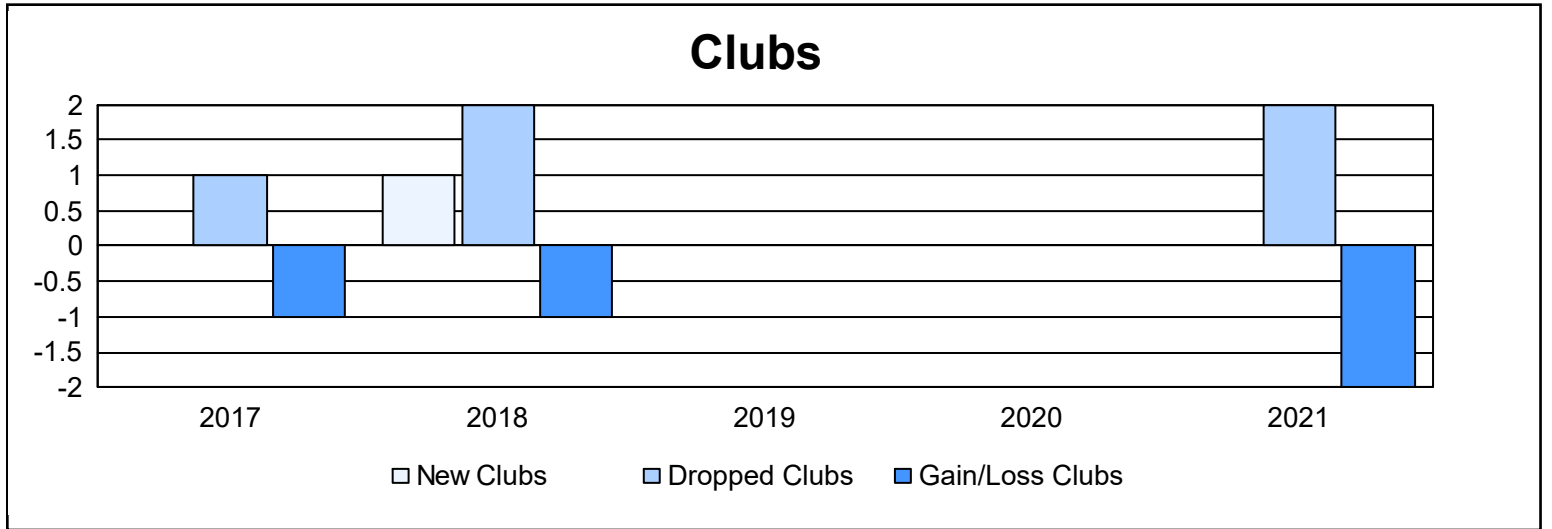

Year	New Clubs	Dropped Clubs	Gain/ Loss Clubs	New Members	Charter Members	Reinstate Members	Transfer Members	Total Member Added	Total Members Dropped	Gain/ Loss Members
2016-2017	0	1	-1	221	5	0	0	226	153	73
2017-2018	1	2	-1	130	21	2	0	153	172	-19
2018-2019	0	0	0	129	0	3	7	139	149	-10
2019-2020	0	0	0	145	0	2	2	149	200	-51
2020-2021	0	2	-2	100	0	1	1	102	134	-32
<b>Average</b>	<b>0</b>	<b>1</b>	<b>-1</b>	<b>145</b>	<b>5</b>	<b>2</b>	<b>2</b>	<b>154</b>	<b>162</b>	<b>-8</b>

### Membership Composition June 2021 Cumulative