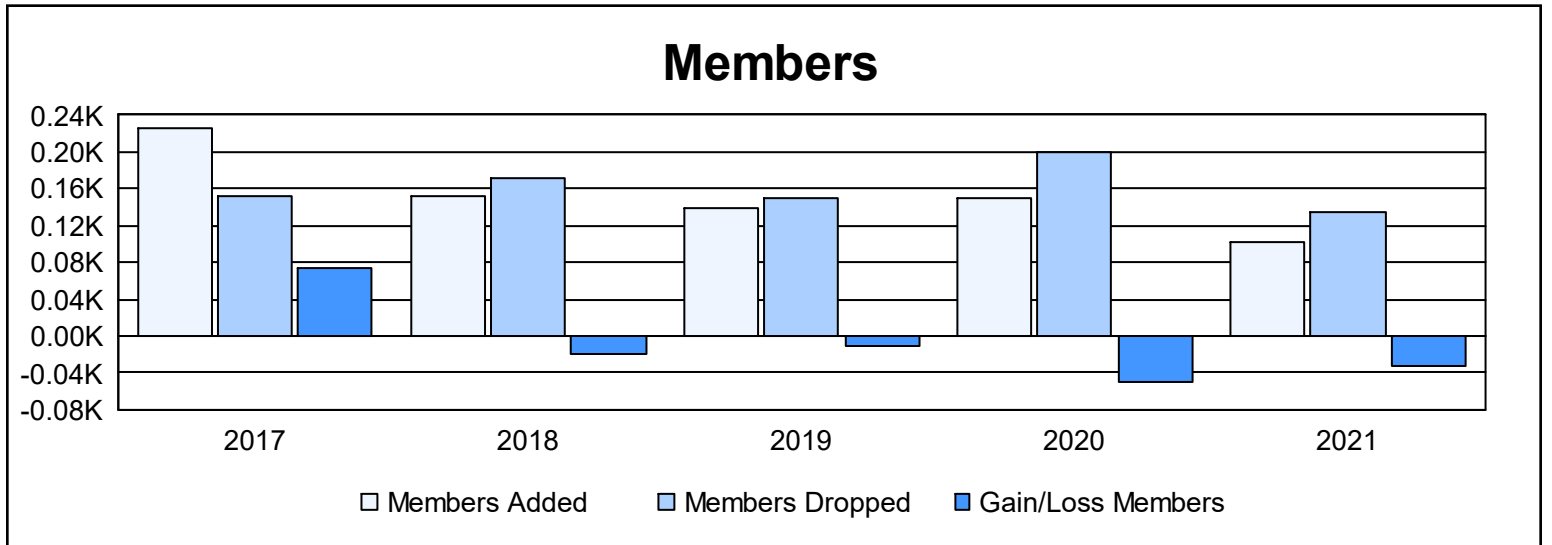

Year	New Clubs	Dropped Clubs	Gain/ Loss Clubs	New Members	Charter Members	Reinstate Members	Transfer Members	Total Member Added	Total Members Dropped	Gain/ Loss Members
2016-2017	0	1	-1	221	5	0	0	226	153	73
2017-2018	1	2	-1	130	21	2	0	153	172	-19
2018-2019	0	0	0	129	0	3	7	139	149	-10
2019-2020	0	0	0	145	0	2	2	149	200	-51
2020-2021	0	2	-2	100	0	1	1	102	134	-32
<b>Average</b>	<b>0</b>	<b>1</b>	<b>-1</b>	<b>145</b>	<b>5</b>	<b>2</b>	<b>2</b>	<b>154</b>	<b>162</b>	<b>-8</b>

### Membership Composition June 2021 Cumulative